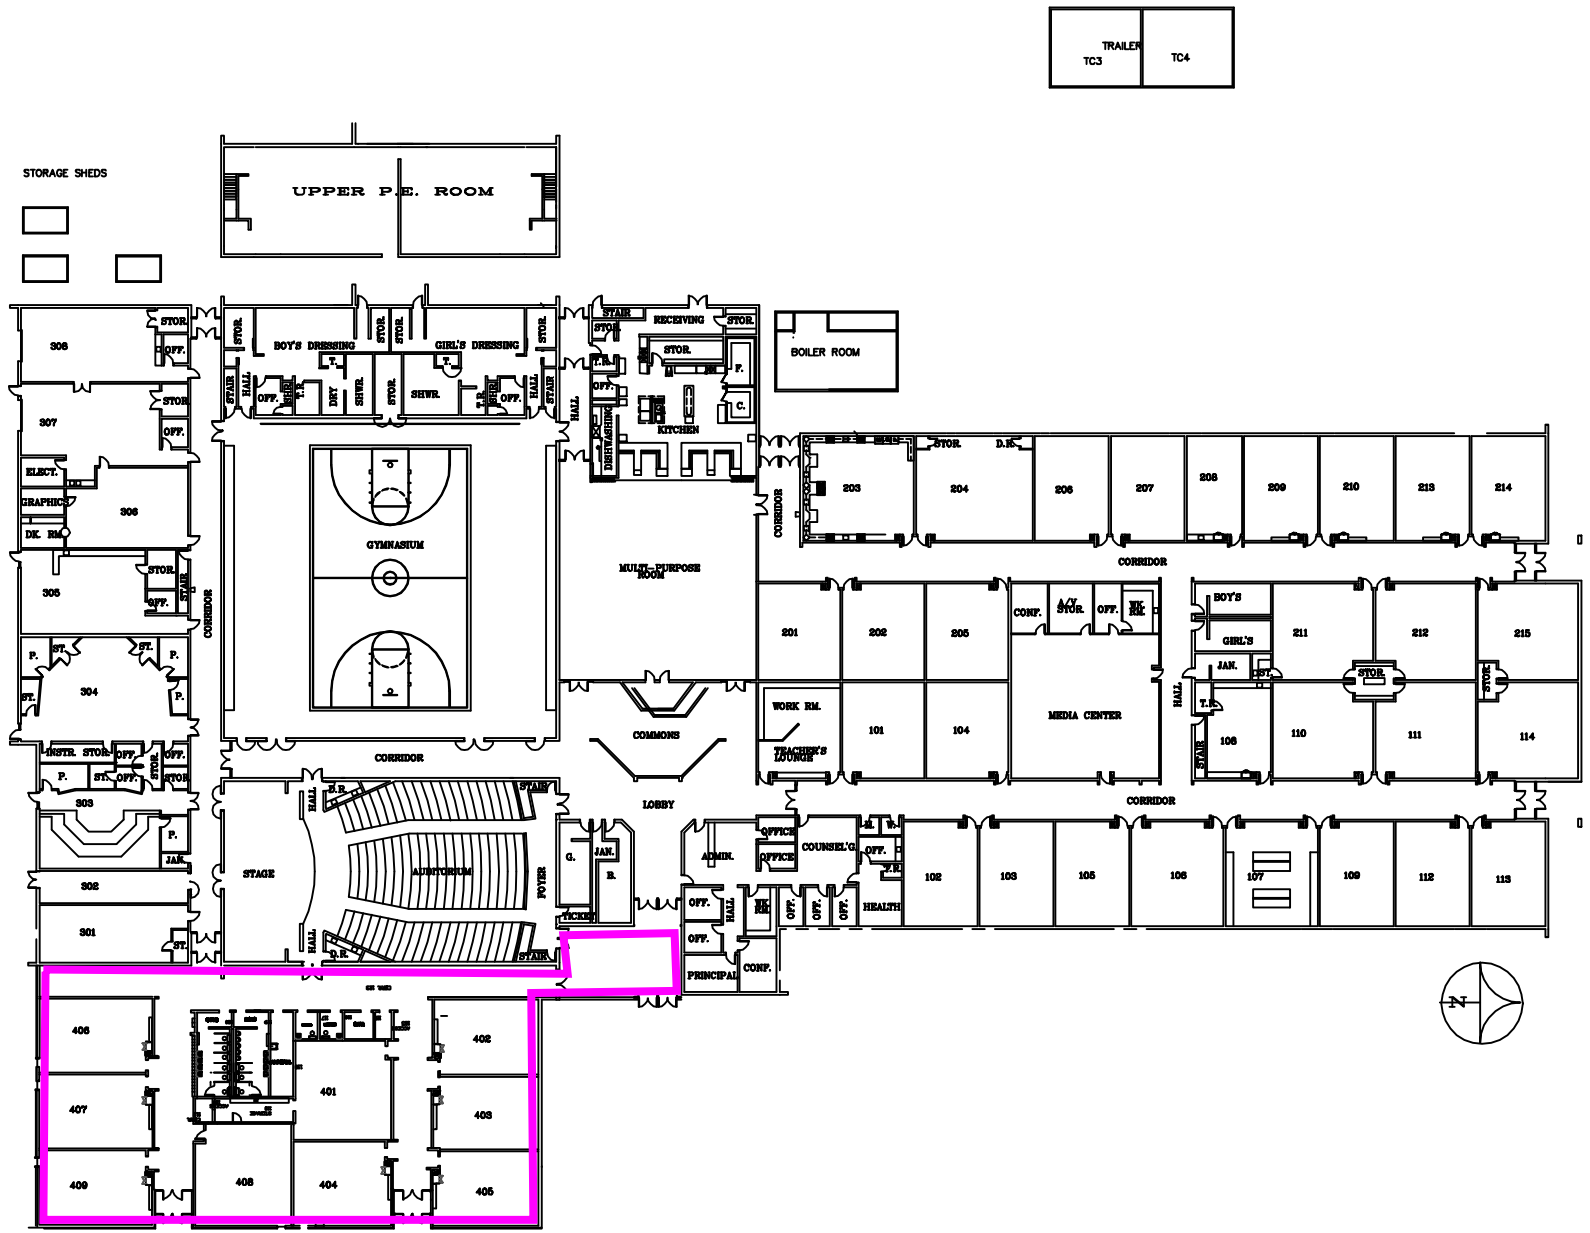

Additions

2002 - 9 Classrooms

IDAHO FALLS SCHOOL DISTRICT #91
680 John Adams Pkwy, Idaho Falls, ID 83401
Telephone 208/525-7500

PROJECT NO:
DATE:
DRAWN BY:
CHECKED BY:

APRIL 17, 2002

TAYLORVIEW JR. HIGH

PROJECT:
SHEET NO.: